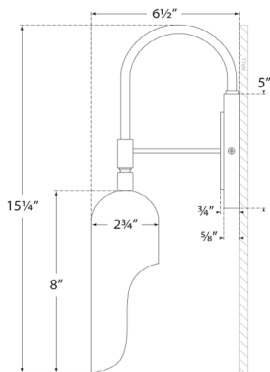

Lucien Functional Wall Light

KW2420AB

Side View

Materials Shown

Antique-Burnished Brass

Available in

**Antique-Burnished Brass
Polished Nickel**

Dimensions

O/A Height: 15.25"

Width: 5"

Extension: 6.5"

Backplate: 5" Round

Socket

E26 Keyless

Wattage

25 T10

Weight

3lbs

Lucien Functional Wall Light

KW2420PN

Side View

Materials Shown

Antique-Burnished Brass

Available in

**Antique-Burnished Brass
Polished Nickel**

Dimensions

O/A Height: 15.25"

Width: 5"

Extension: 6.5"

Backplate: 5" Round

Socket

E26 Keyless