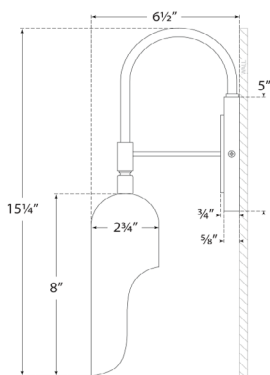

O/A Height: 15.25"

Width: 5"

Extension: 6.5"

Backplate: 5" Round

Socket

E26 Keyless

Wattage

25 T10

Weight

3lbs

Lucien Functional Wall Light

KW2420PN

Side View

Materials Shown

Antique-Burnished Brass

Available in

**Antique-Burnished Brass
Polished Nickel**

Dimensions

O/A Height: 15.25"

Width: 5"

Extension: 6.5"

Backplate: 5" Round

Socket

E26 Keyless